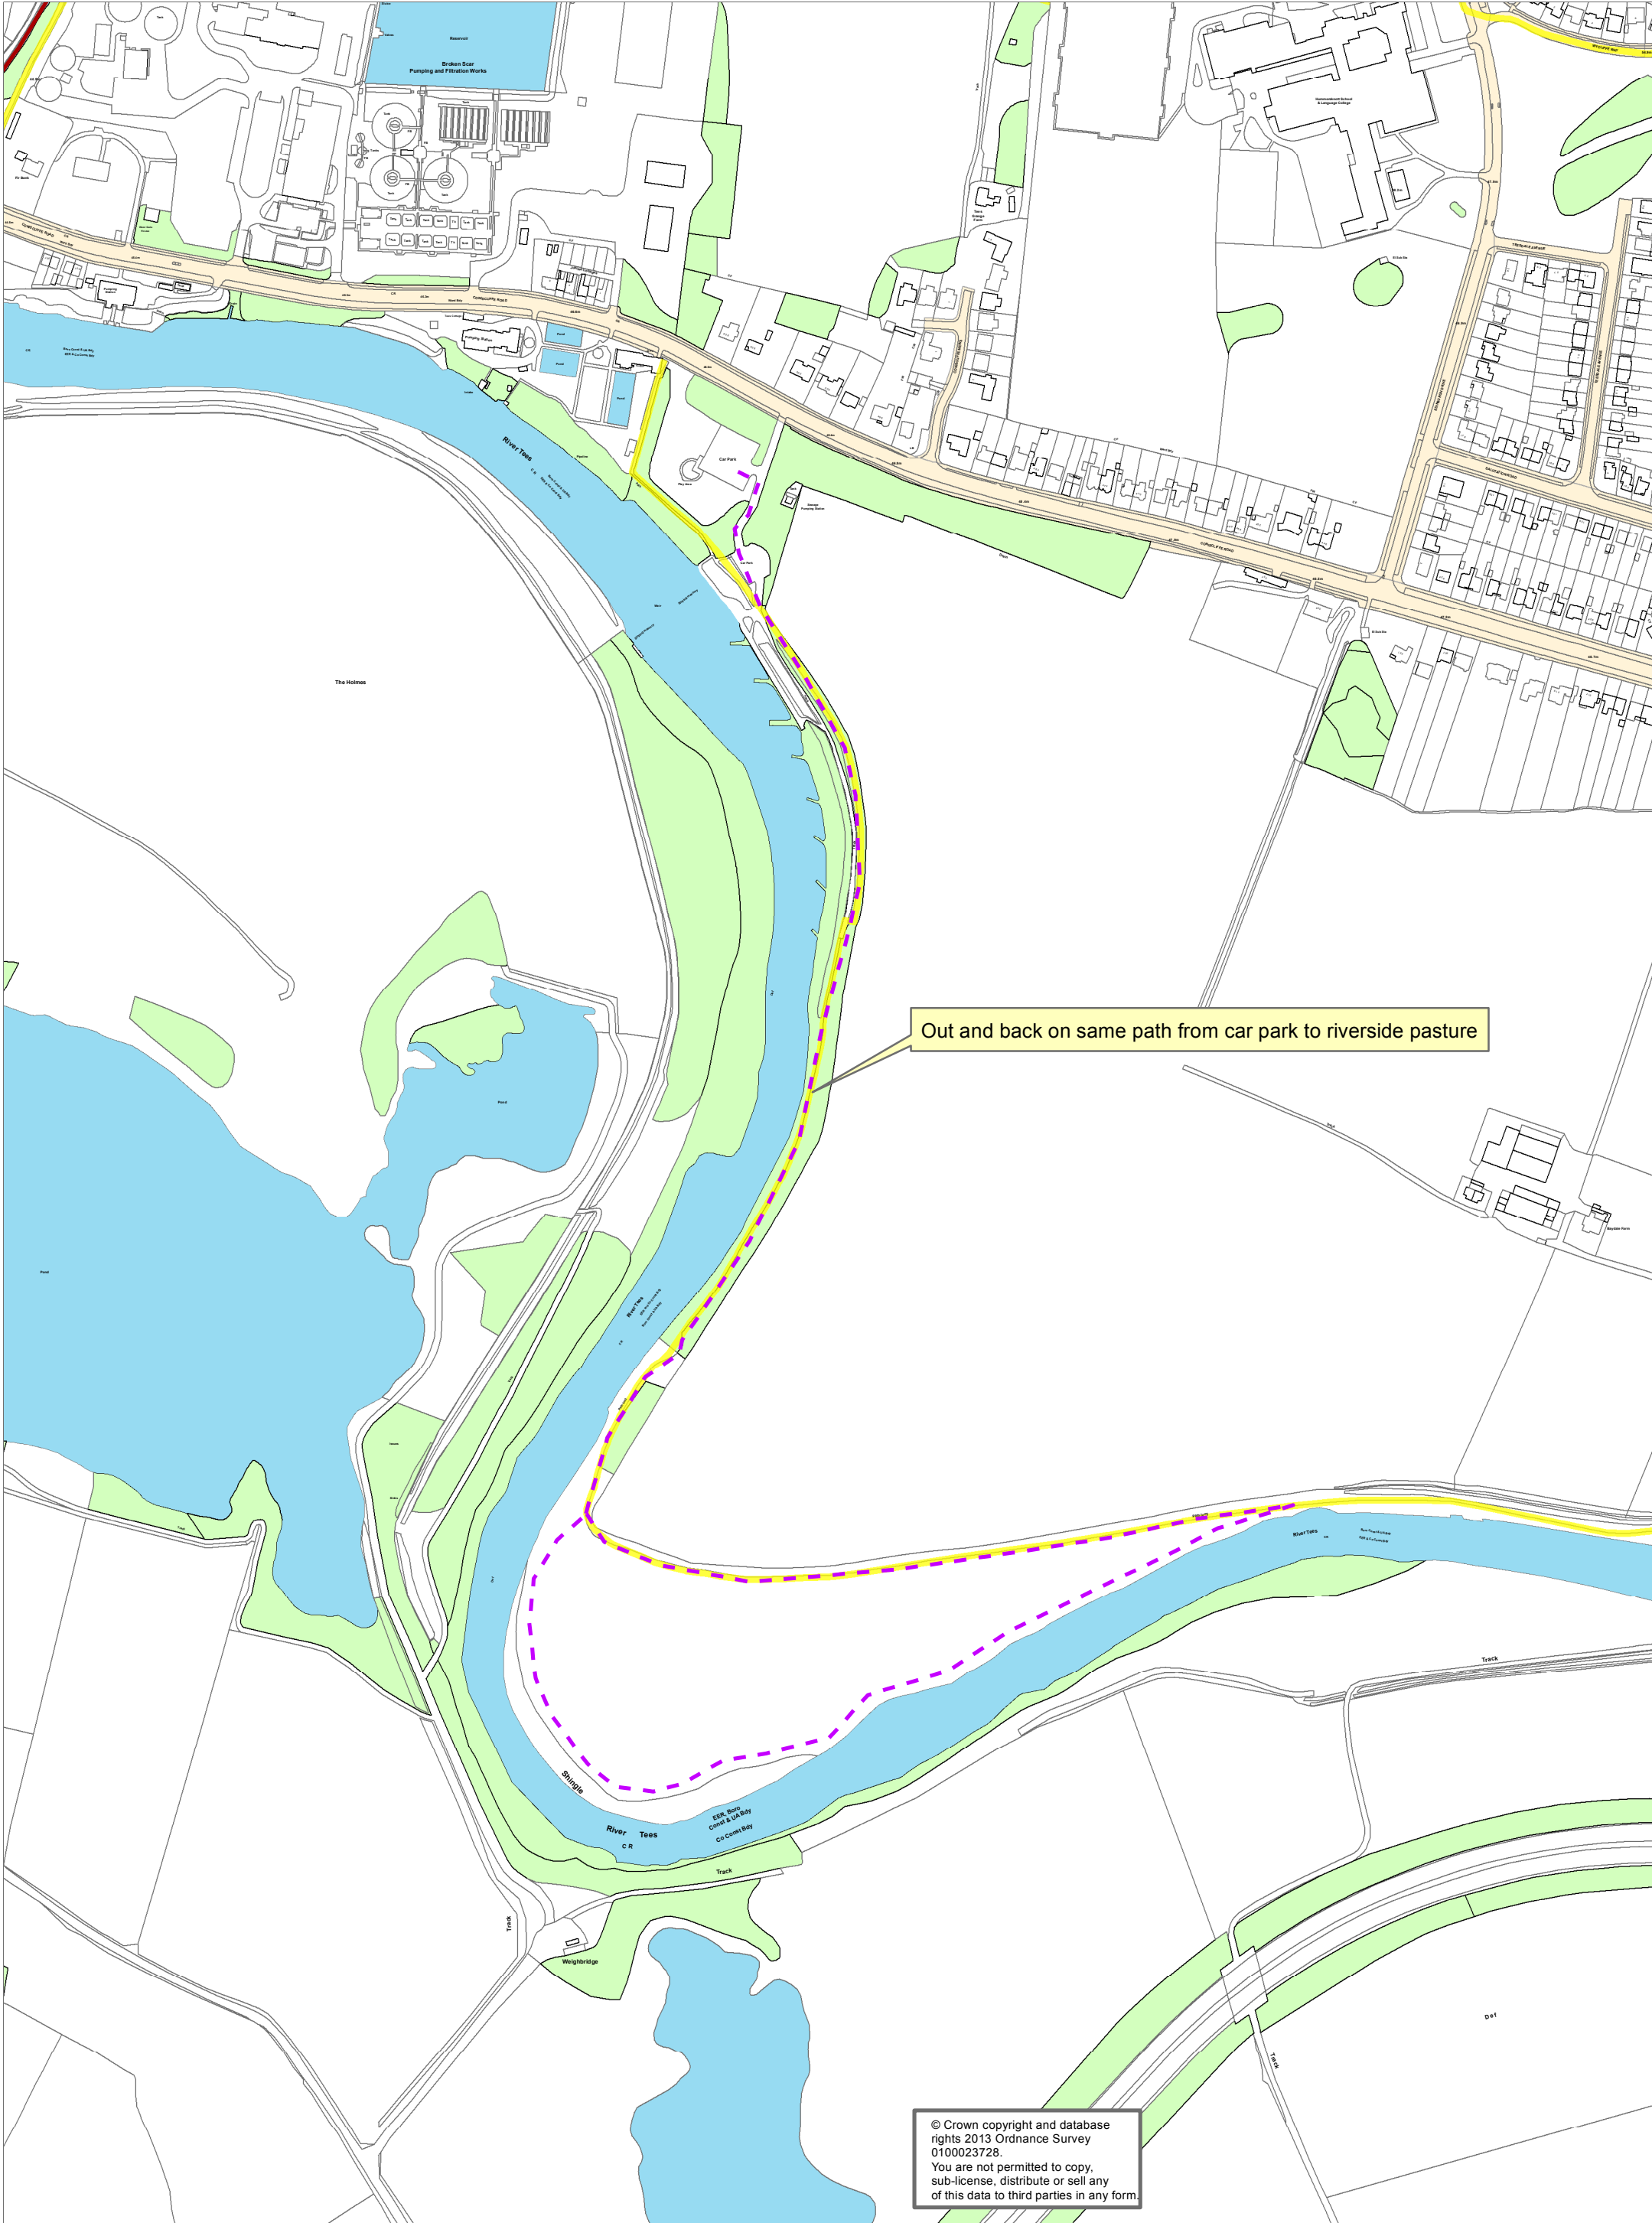

**Rights of Way Section**  
**Broken Scar circular walk**

Scale 1:5,000

Adopted Highway 

Route of walk 

**Key:**

Public Footpath 

Public Bridleway 

Parish boundary 

Out and back on same path from car park to riverside pasture